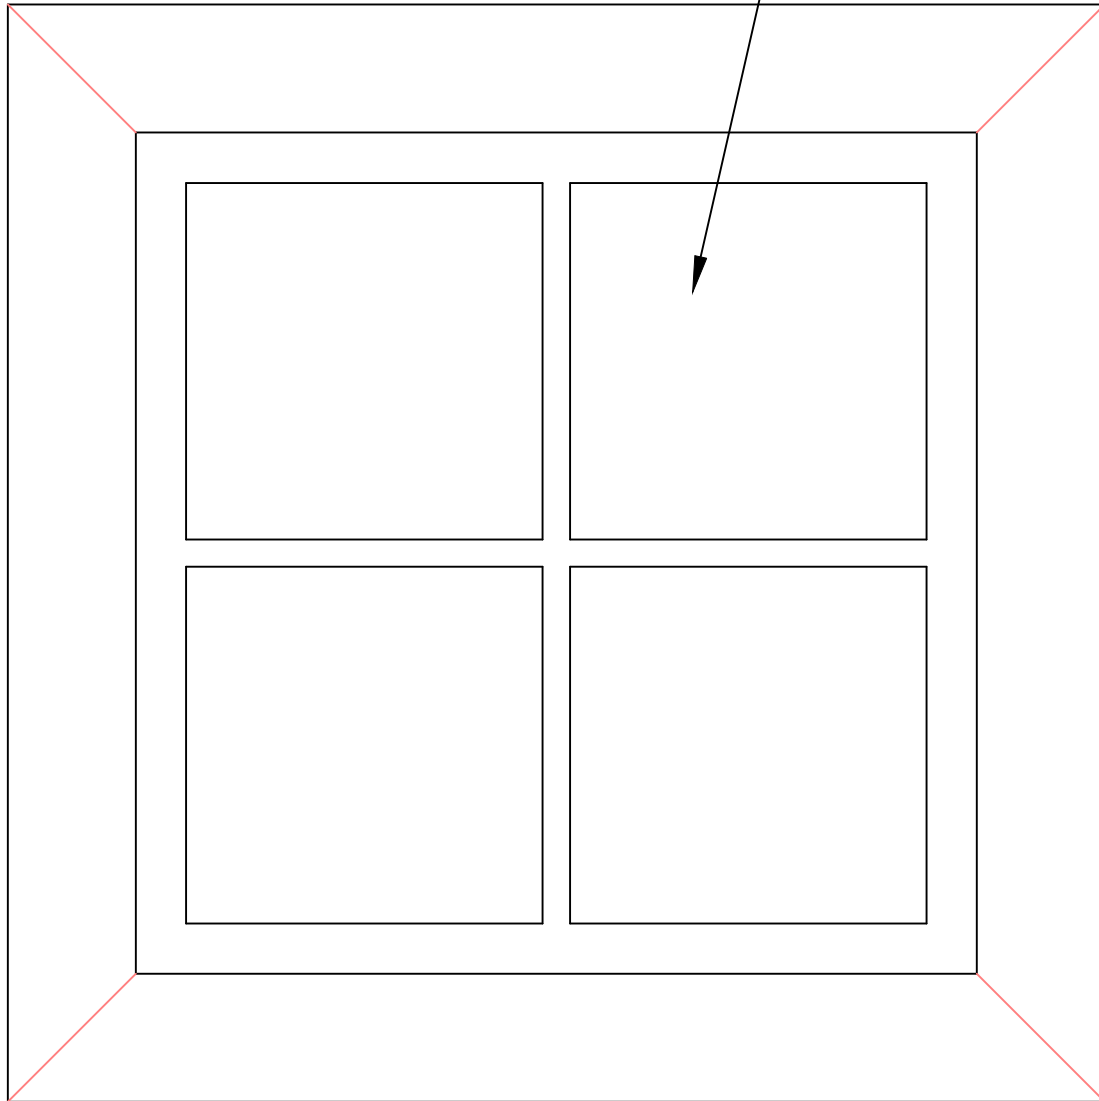

black
plexiglass

faux decorative square window
flat trim

All designs and drawings are the property of Imagination Millwork, Inc. and shall not be reproduced without the prior written consent of Imagination Millwork, Inc.

**Imagination
Millwork**

Inc.

Drawing name: Faux Decorative Square Window W/ Flat Trim

Date: 3-1-14

Drawn by: TD